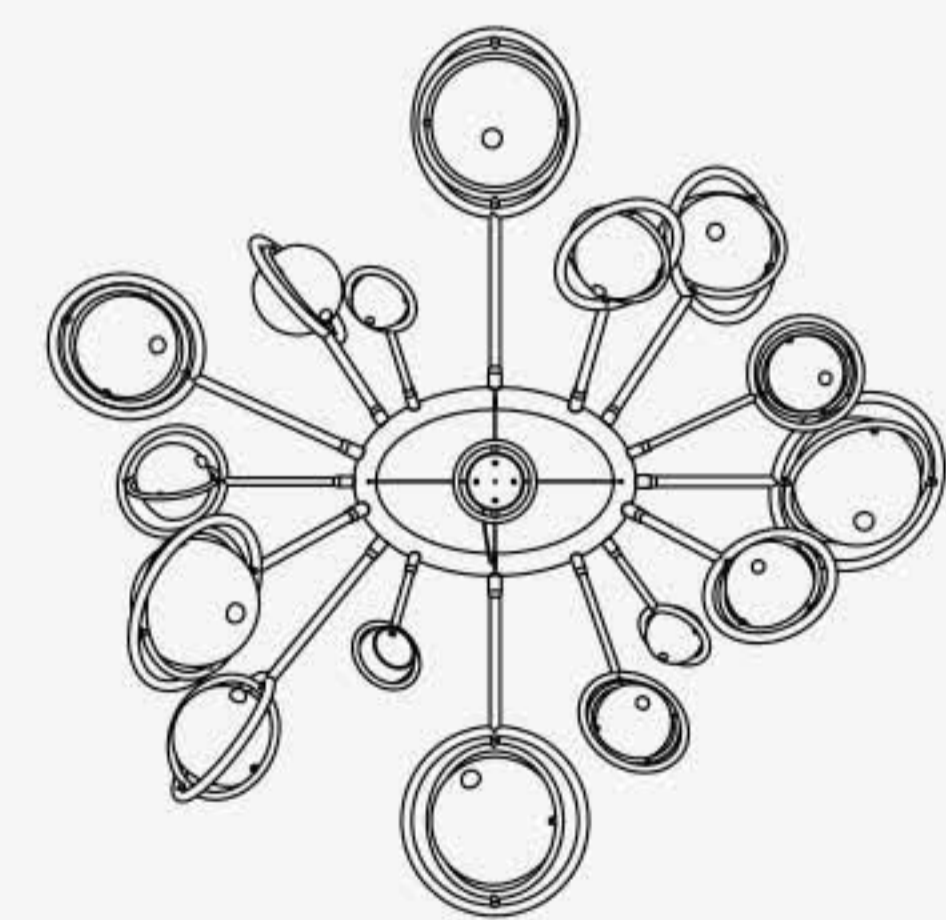

Copper & Black

Copper & White

Gold & Black

Gold & white

Nickel & Black

COSMO | SUSPENSION

Inspired by the space with all its galaxies and planets, we are proud to present Cosmo. A dynamic piece full of energy and versatility, since all its spheres can rotate within 2 axis which enable it to cast light into any spot. The majestic lamp is composed by 11 illuminating spheres of different sizes.

MATERIALS

BODY: Brass
SHADE: Steel

WEIGHT

Approx. 24.25 kg |
53.5 lbs

BULBS (40 w)

22 x G9 Bulbs
(bulbs not included for North
America)

DIMENSIONS

CORD HEIGHT:
Adjustable with 39.4" | 100 cm
(customizable on purchase)

HEIGHT: 27.5" | 70 cm
DIAM.: 59.1" | 150 cm

PACKAGE

(Cardboard Box)
165 x 120 x 155 cm
3,069 m³/ 40 kg

* SEE ALL AVAILBLE FINISHES P. 234

59.1" | 150 cm

27.5" | 70 cm
customizable on
purchase

"GALACTIC STAR. SCI-FI INSPIRED
PIECE FOR A HOME THAT IS OUT
OF THIS WORLD."