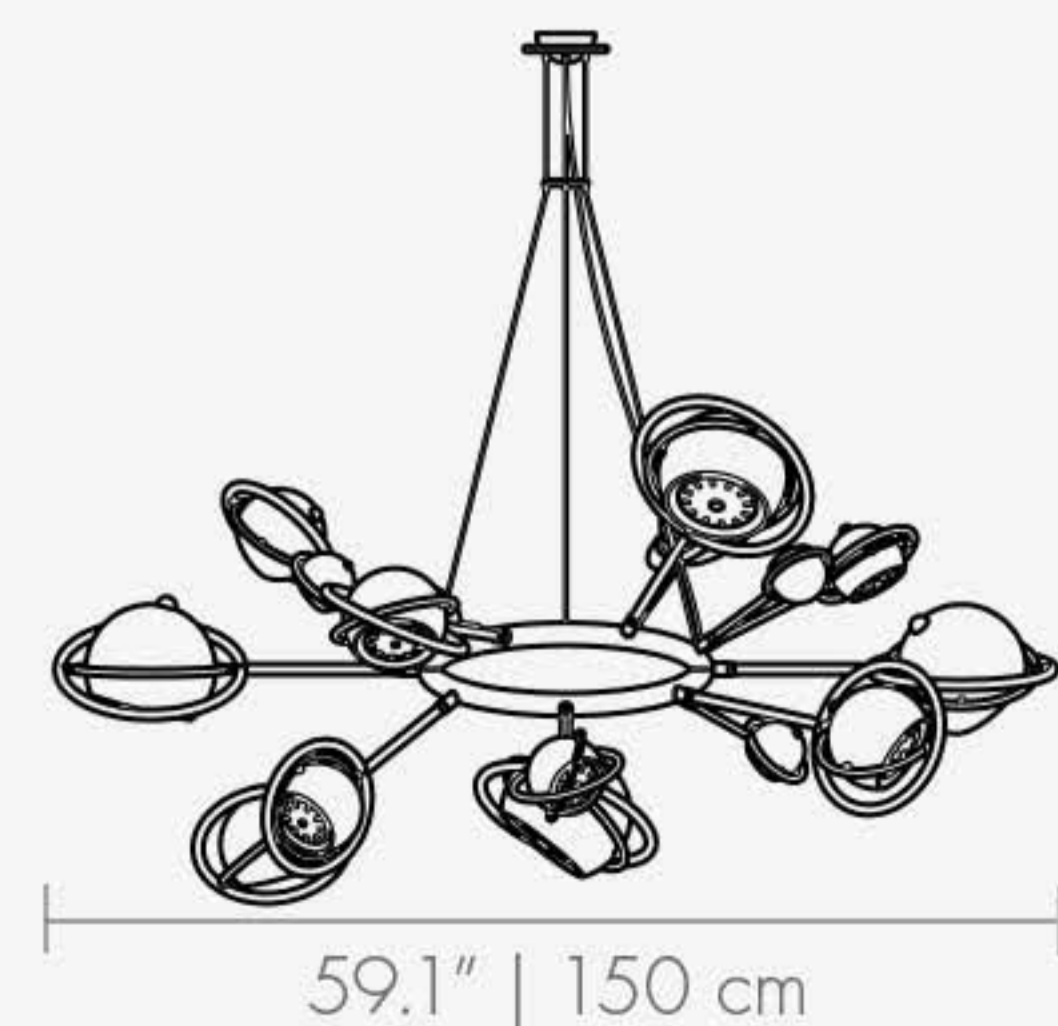

Copper & Black

Copper & White

Gold & Black

Gold & white

Nickel & Black

COSMO | SUSPENSION

Inspired by the space with all its galaxies and planets, we are proud to present Cosmo. A dynamic piece full of energy and versatility, since all its spheres can rotate within 2 axis which enable it to cast light into any spot. The majestic lamp is composed by 11 illuminating spheres of different sizes.

MATERIALS

BODY: Brass
SHADE: Steel

WEIGHT

Approx. 24.25 kg |
53.5 lbs

BULBS (40 w)

22 x G9 Bulbs
(bulbs not included for North
America)

DIMENSIONS

CORD HEIGHT:
Adjustable with 39.4" | 100 cm
(customizable on purchase)

HEIGHT: 27.5" | 70 cm
DIAM.: 59.1" | 150 cm

PACKAGE

(Cardboard Box)
165 x 120 x 155 cm
3,069 m³/ 40 kg

* SEE ALL AVAILBLE FINISHES P. 234

59.1" | 150 cm

27.5" | 70 cm
customizable on
purchase

"GALACTIC STAR. SCI-FI INSPIRED
PIECE FOR A HOME THAT IS OUT
OF THIS WORLD."